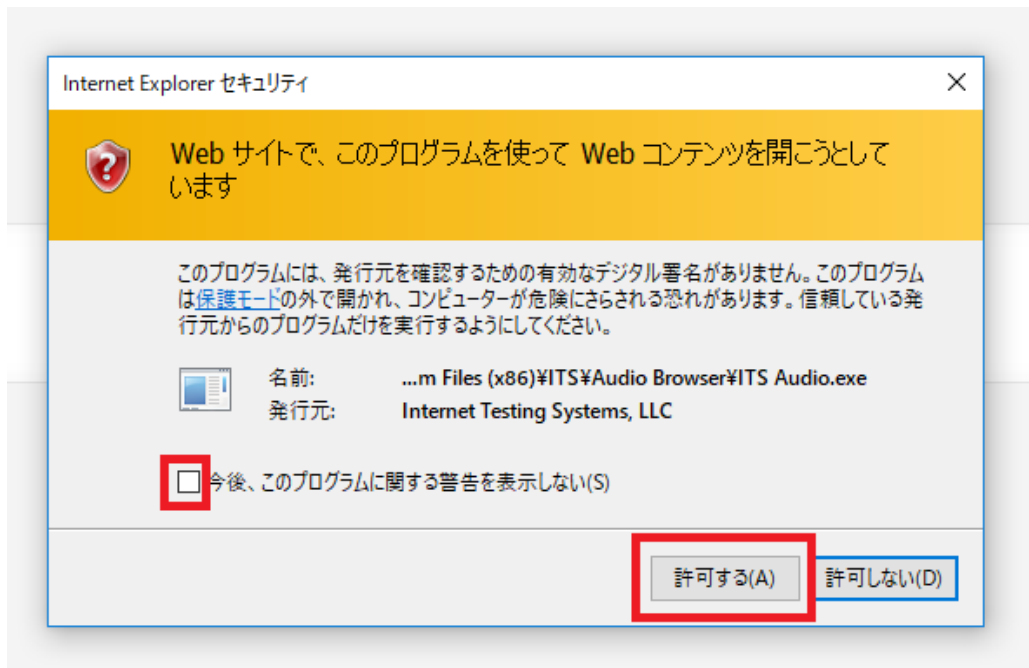

上記のメッセージが表示されましたら、「許可する」をクリックします。

(任意ですが「今後、このプログラムに関する警告を表示しない」にチェックを入れておくと次回から表示されません)

[Microsoft Edge]

1. 「Start My Test」をクリックすると、画面下部に「Click to Start Your Test.itsaudio(1.4KB)について行う操作を選んでください。」というメッセージが出るので「保存」を選択します。